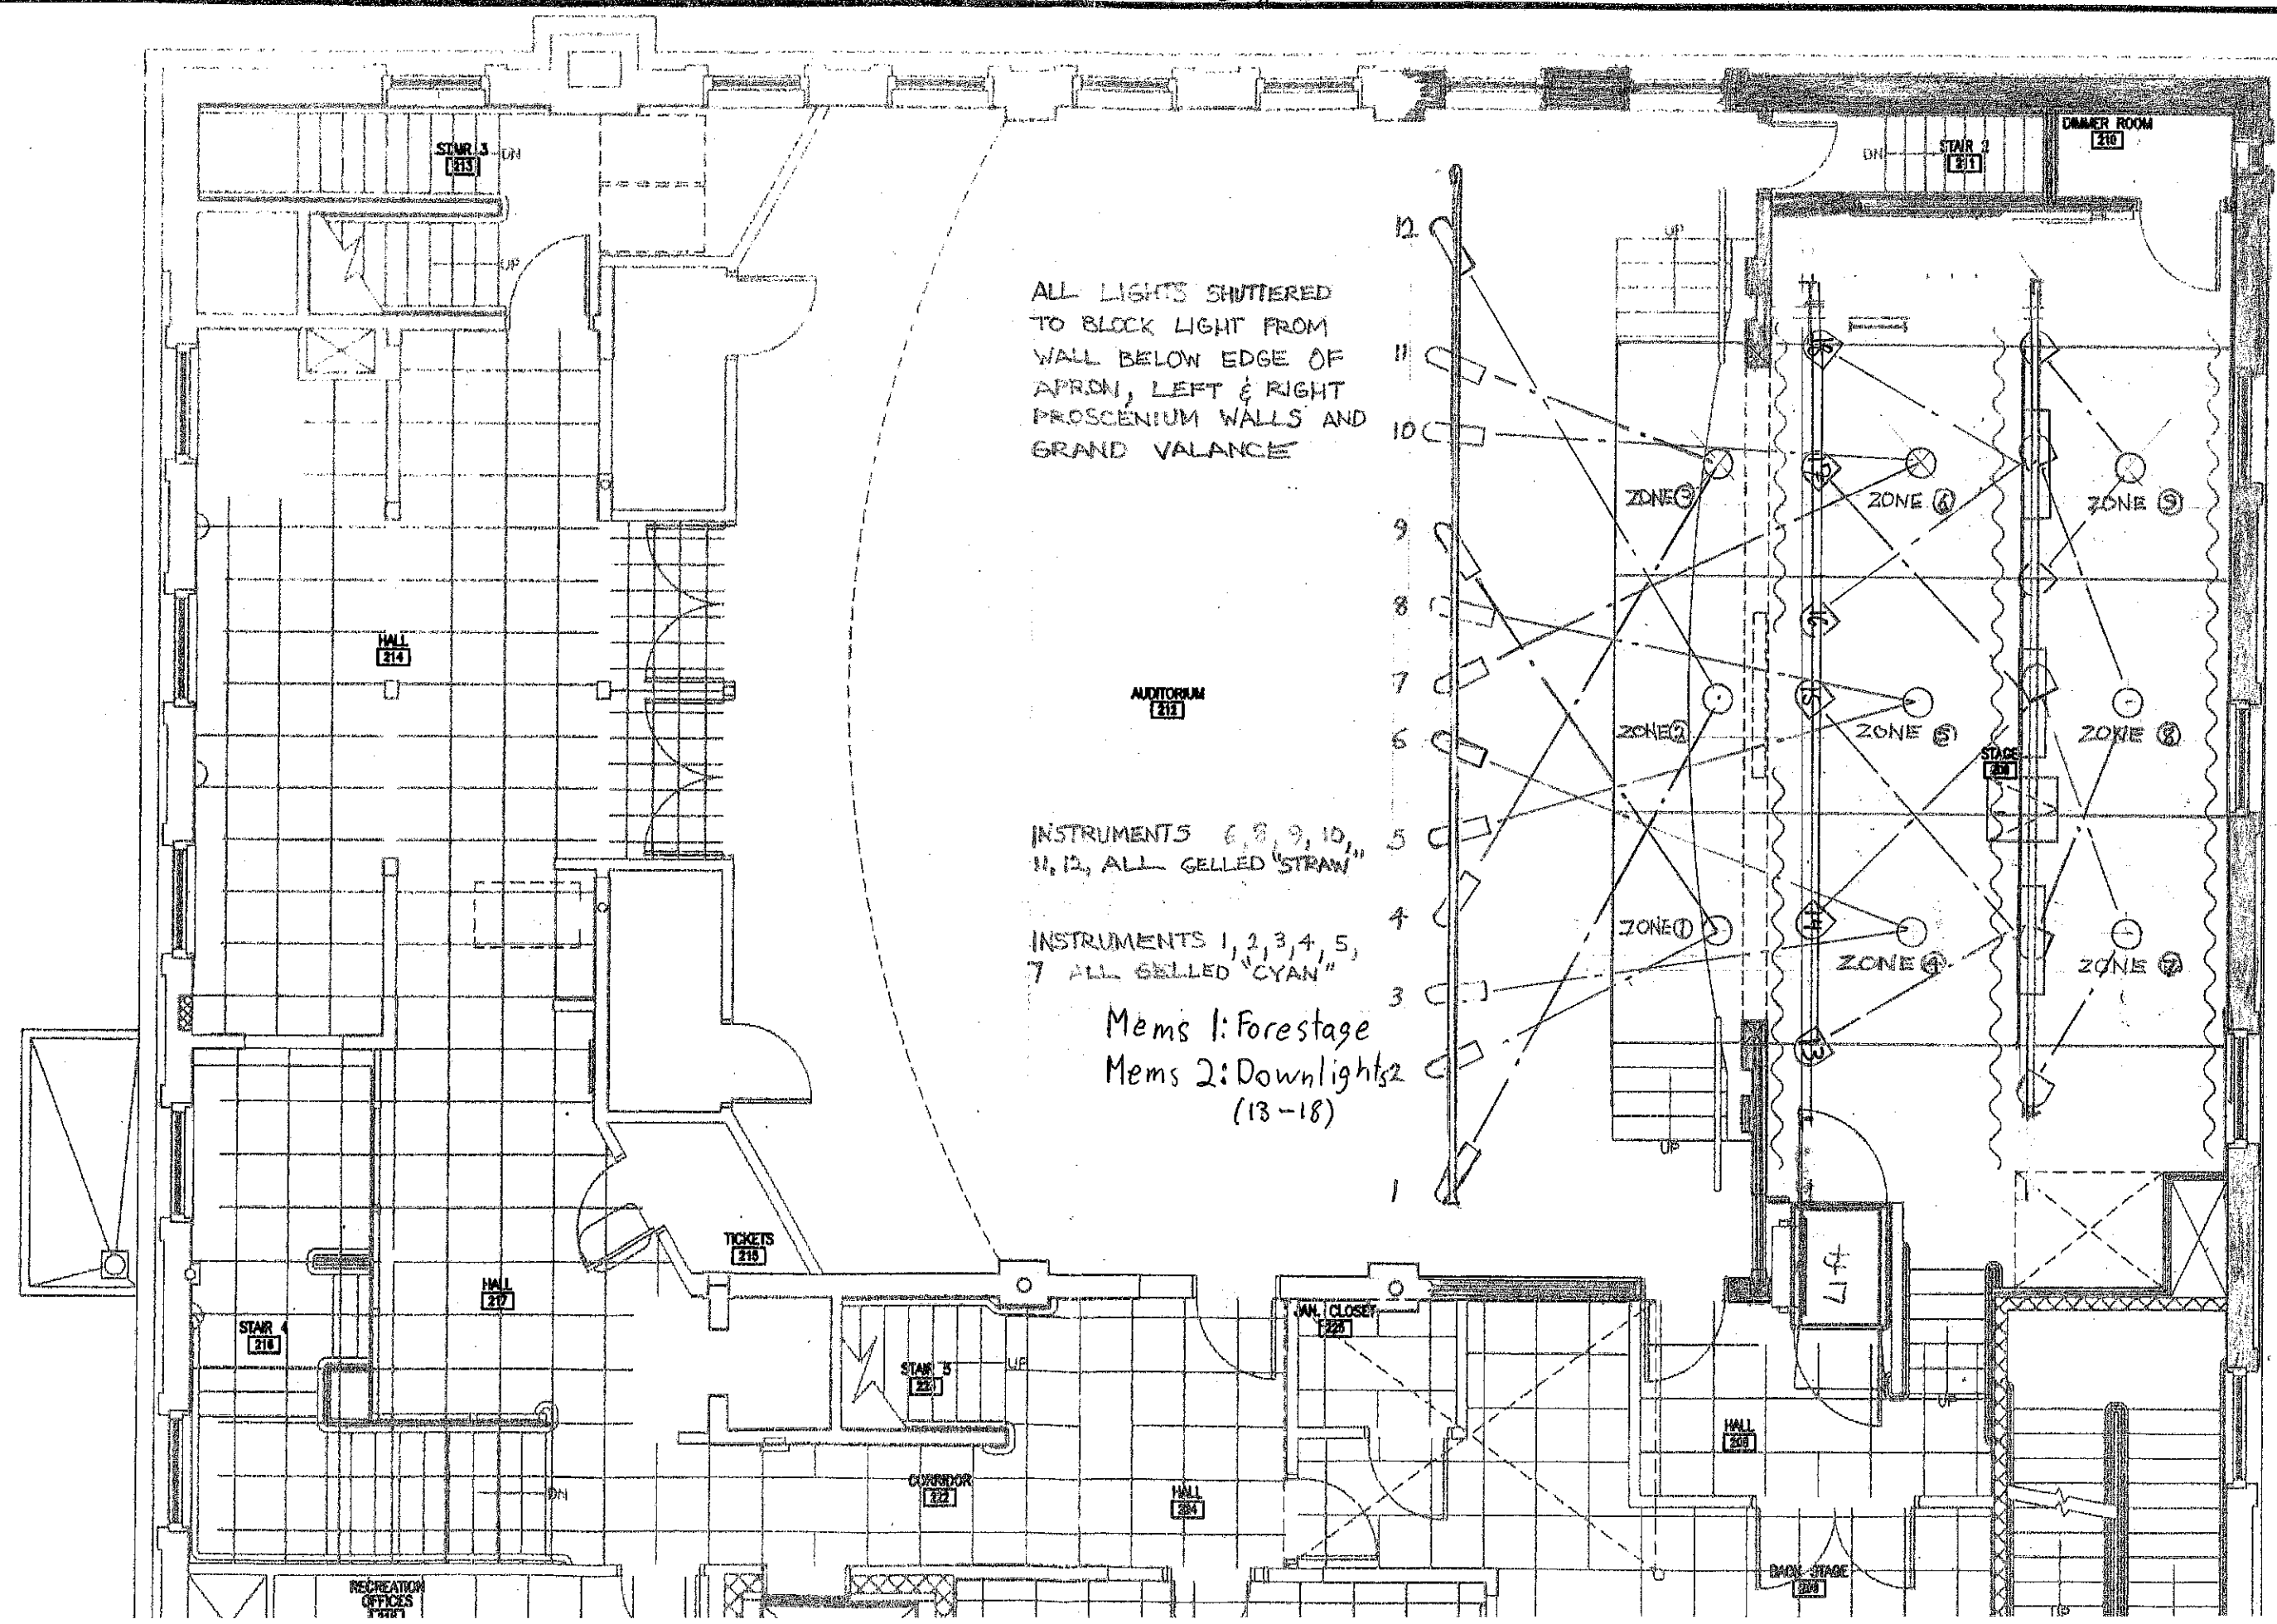

If no lights + power is on  
check Black out button to  
be sure it is off.

MEMS- pre set  
1-48 indiv. settings

ALL LIGHTS SHUTTERED  
TO BLOCK LIGHT FROM  
WALL BELOW EDGE OF  
APRON, LEFT & RIGHT  
PROSCENIUM WALLS AND  
GRAND VALANCE